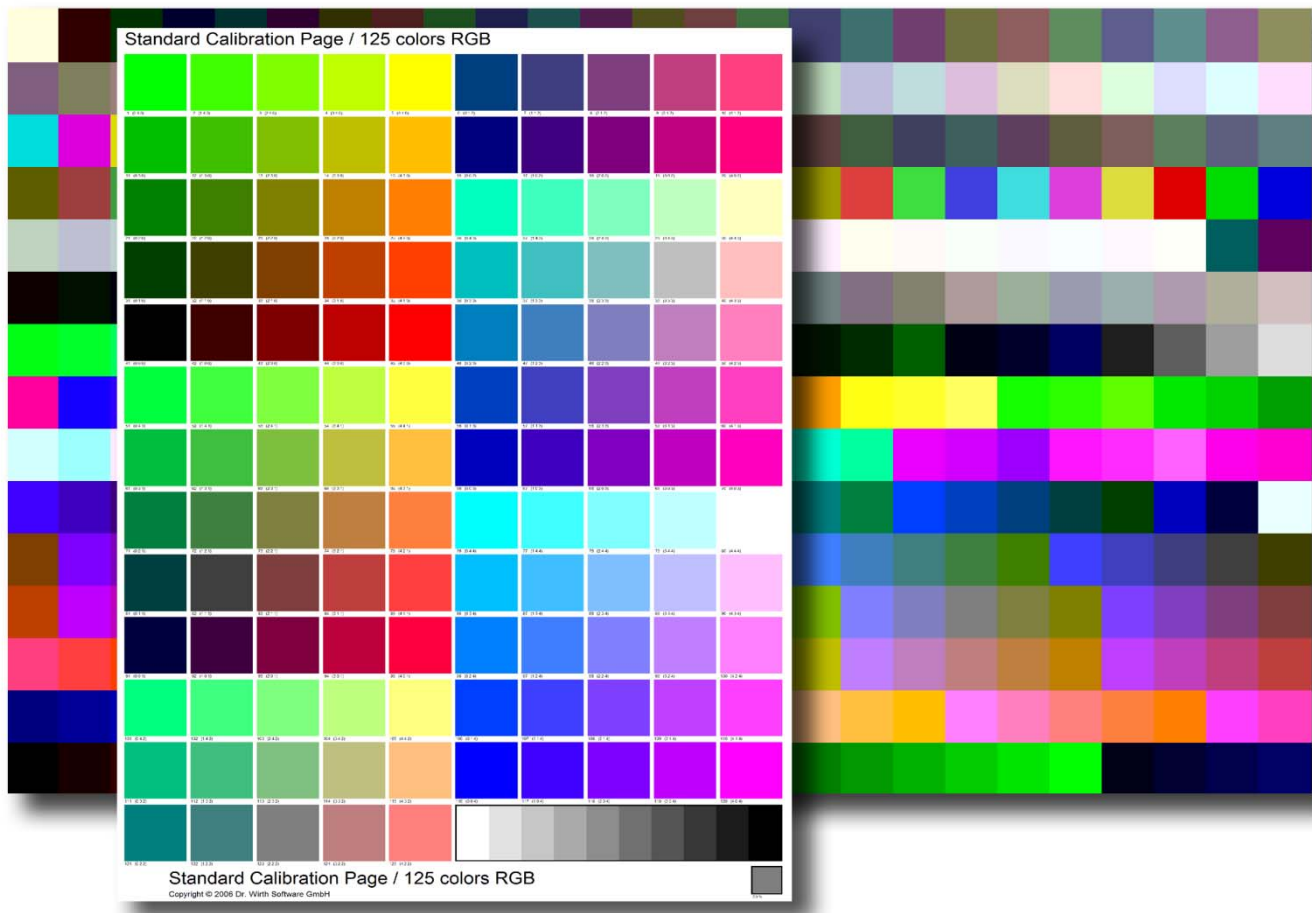

Profile Creation Services

Printer profiles are the essential ingredient to any digital printing solution. We have more than 15 years experience of creating profiles for all types of printer, media, ink, processing and workflow.

We specialize in creating high quality profiles, in ICC & CTB formats, for use in your digital printing application. We take all the necessary steps to ensure enhanced color accuracy and maximized color gamut. We can create ICC profiles for up to 10 ink channels and CTB profiles up to 16 ink channels. We'll create the pages, email or FTP them to you, you print and send them back to us, so that we can read them and create your profile.