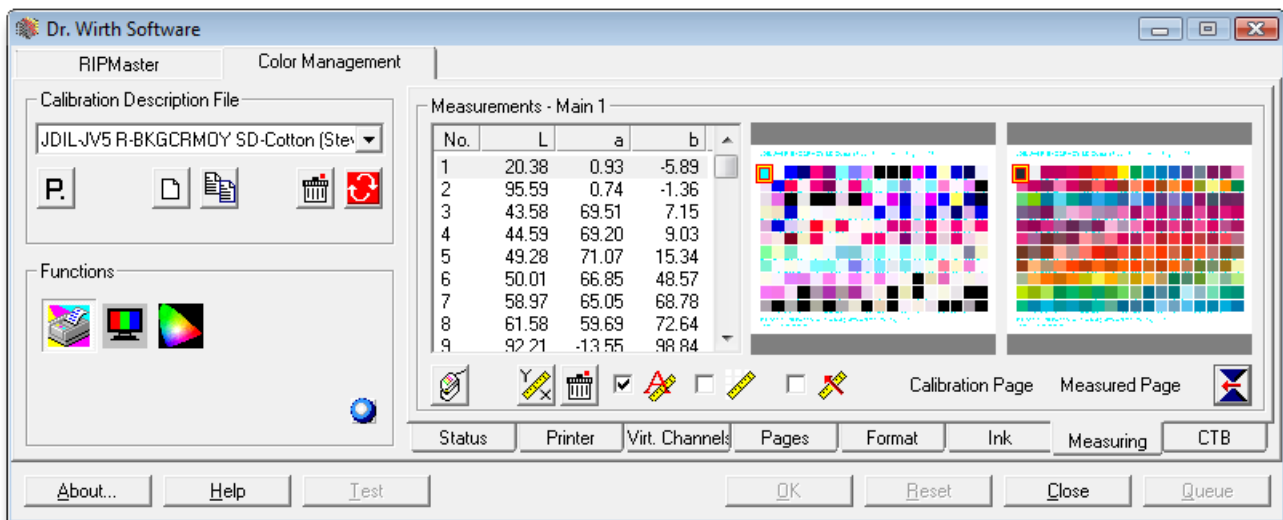

DPIInnovations Inc.

3440 Pawleys Loop N, Stevens Plantation, St. Cloud, FL 34769 USA

tel & fax +1 407 957 9461

Dependent upon the number of colors in the ink set and the accuracy required profiles may contain between 6 & 40 pages. Prior to commencing the profile creation process, we will liaise with the client to determine the optimum profile size.

ICC profile creation is carried out remotely. We email or FTP you the digital files along with detailed instructions. You print the file(s) and ship them back to us, so that we can read them and create your profile.

CTB profile creation can be carried out remotely or as part of an online meeting, where we create the profile directly on your system (Clients without PROFILEMaster will receive a temporary license whilst the profile is created for them). The prices quoted above are based on a remote service. Profiles created via our online meeting service receive a 15% discount.

CTB's and ICC's with Linearization require the process of print & ship to be carried out 2 or more times, please keep this in mind when considering the timeframe for a profile to be created.

All prices exclude shipping, which is charged according to the service selected by the client; USPS, UPS or FedEx. Prior to commencing a profile creation service we require full payment in advance.

	RGB	Multi-Color
ICC (Excluding Linearization)	$250	$250 + $30 per page
ICC (Including Linearization)	N/A	$500 + $30 per page
CTB	$250	$500 + $30 per page
Wasatch Print Environment inc. ICC		$500 + $30 per page

All prices are quoted in $'s and may be based on a Euro/$ exchange rate, and as such are subject to change.

Incorporated in SC; Registered for business in SC & FL.

Owners of www.TheDigitalStylist.com

N. American Representative of GSD Ltd.

011224